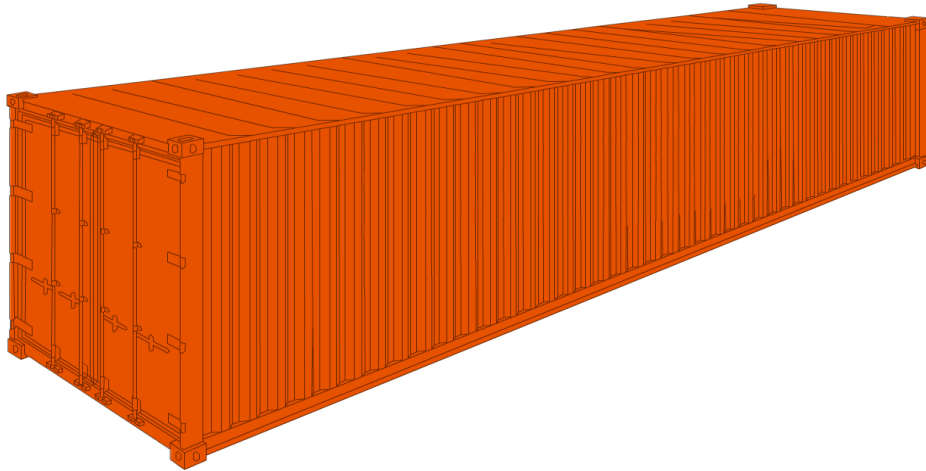

225 Main Street East, Ste. 12
 Milton, ON L9T 1N9
 P: 905-875-9977
 E: info@allegrofreight.com
 W: www.allegrofreight.com

40' Standard

General Container Information

Capacity	67.7 cbm / 2,390 cbft
ISO Type Group	42 GP
ISO Size Type	42 G1

Inside Dimension

Measure	Length	Width	Height
mm	12,032	2,352	2,395
ft	39' 5 5/8"	7' 8 5/8"	7' 10 1/4"

Door Opening

Measure	Width	Height
mm	2,340	2,292
ft	7' 8 1/8"	7' 6 1/4"

Weight

Measure	Max Gross	Tare (Weight)	Max Payload
kg	32,500	4,030	28,470
lbs	71,650	8,885	62,765