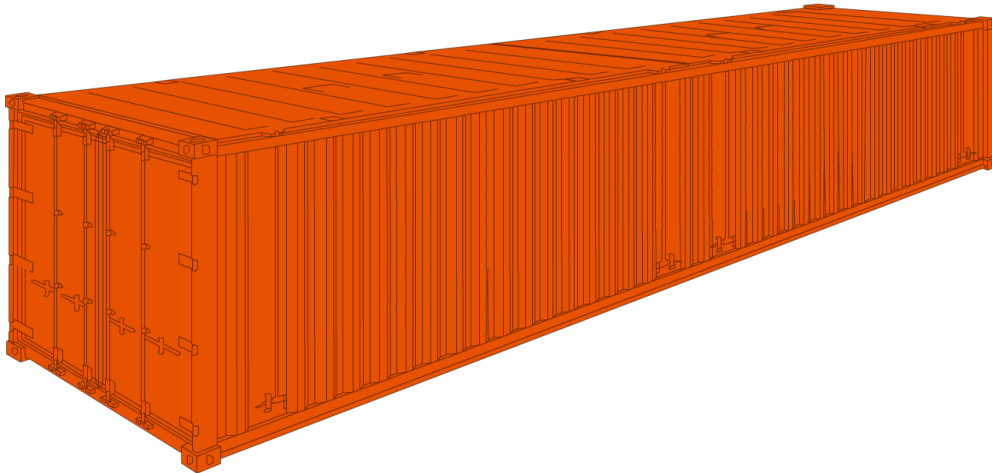

225 Main Street East, Ste. 12
 Milton, ON L9T 1N9
 P: 905-875-9977
 E: info@allegrofreight.com
 W: www.allegrofreight.com

40' Hardtop High Cube

General Container Information

Capacity	76 cbm / 2,684 cbft
ISO Type Group	45 UP
ISO Size Type	45 U6

Inside Dimension

Measure	Length	Width	Height
mm	12,022	2,346	2,695
ft	39' 5 1/4"	7' 8 3/8"	8' 10 1/8"

Door Opening

	Width	Height
mm	2,340	2,581
ft	7' 8 1/8"	8' 5 5/8"

Roof Opening

	Width	Length
mm	2,212	11,724
ft	7' 3 1/8"	38' 5 1/2"

Weight

Measure	Max Gross	Tare (Weight)	Max Payload
kg	32,500	5,200	27,300
lbs	71,650	11,470	60,180