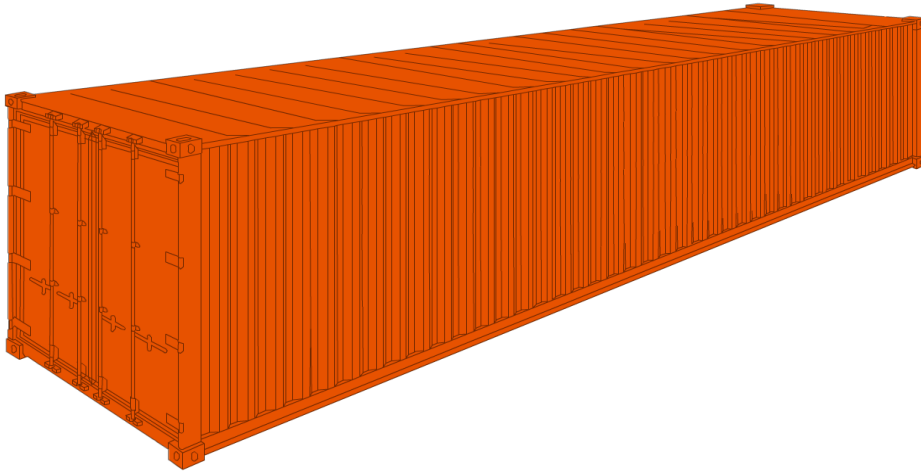

225 Main Street East, Ste. 12
 Milton, ON L9T 1N9
 P: 905-875-9977
 E: info@allegrofreight.com
 W: www.allegrofreight.com

40' Standard High Cube

General Container Information

Capacity	76.3 cbm / 2,694 cbft
ISO Type Group	45 GP
ISO Size Type	45 G1

Inside Dimension

Measure	Length	Width	Height
mm	12,032	2,350	2,700
ft	39' 5 5/8"	7' 8 1/2"	8' 10 1/4"

Door Opening

Measure	Width	Height
mm	2,340	2,597
ft	7' 8 1/8"	8' 6 1/4"

Weight

Measure	Max Gross	Tare (Weight)	Max Payload
kg	32,500	4,010	28,490
lbs	71,650	8,840	62,810