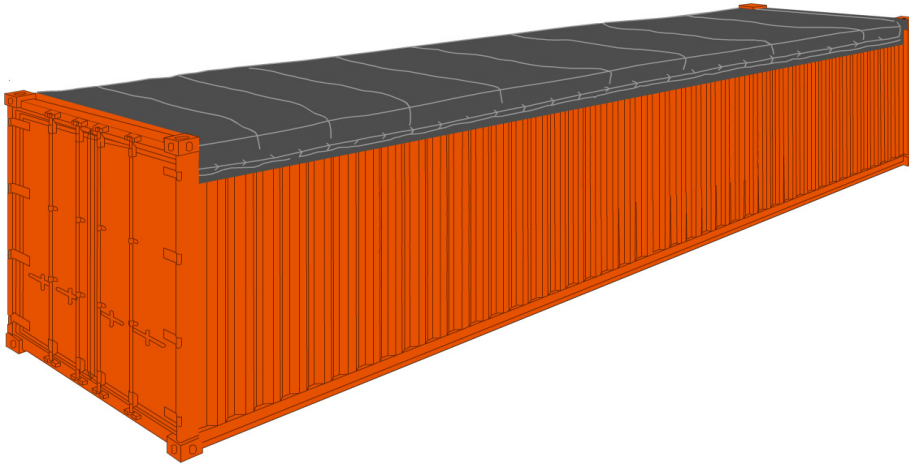

225 Main Street East, Ste. 12
 Milton, ON L9T 1N9
 P: 905-875-9977
 E: info@allegrofreight.com
 W: www.allegrofreight.com

40' Open Top

General Container Information

Capacity	66.8 cbm / 2,359 cbft
ISO Type Group	42 UT
ISO Size Type	42 U1

Inside Dimension

Measure	Length	Width	Height
mm	12,029	2,350	2,380
ft	39' 5 1/2"	7' 8 1/2"	7' 9 5/8"

Door Opening

Measure	Width	Height
mm	2,340	2,276
ft	7' 8 1/8"	7' 5 3/4"

Roof Opening

Measure	Width	Length
mm	2,230	11,552
ft	7' 3 3/4"	37' 10 3/4"

Weight

Measure	Max Gross	Tare (Weight)	Max Payload
kg	32,500	4,050	28,450
lbs	71,650	8,929	62,721